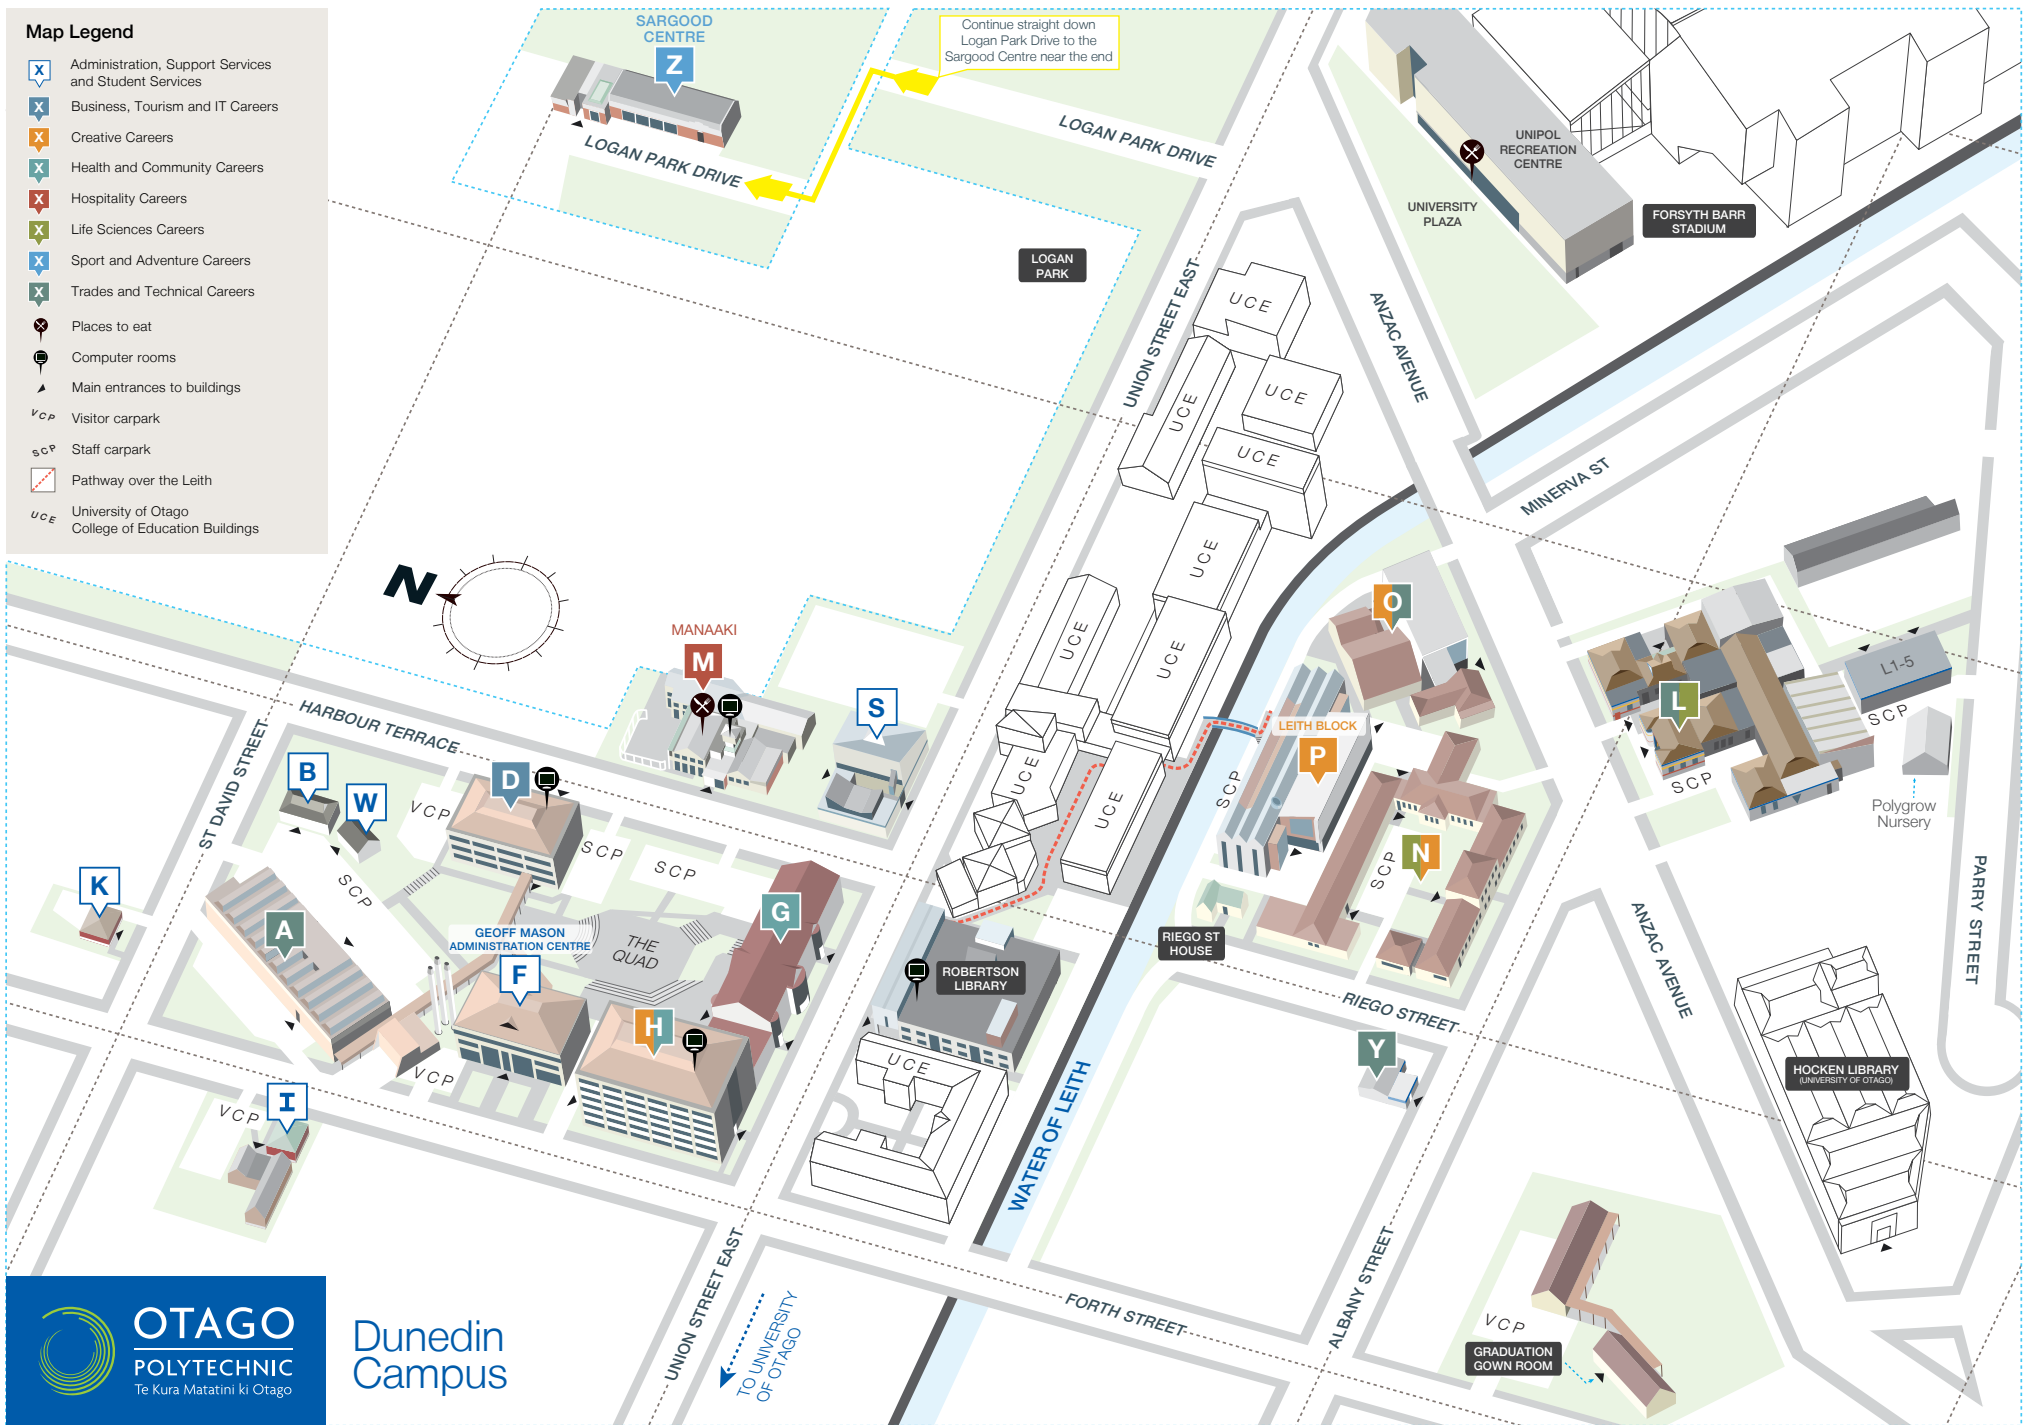

Map Legend

- X Administration, Support Services and Student Services
- X Business, Tourism and IT Careers
- X Creative Careers
- X Health and Community Careers
- X Hospitality Careers
- X Life Sciences Careers
- X Sport and Adventure Careers
- X Trades and Technical Careers
- X Places to eat
- Computer rooms
- ▲ Main entrances to buildings
- VCP Visitor carpark
- SCP Staff carpark
- / Pathway over the Leith
- UCE University of Otago
College of Education Buildings

2

3

4