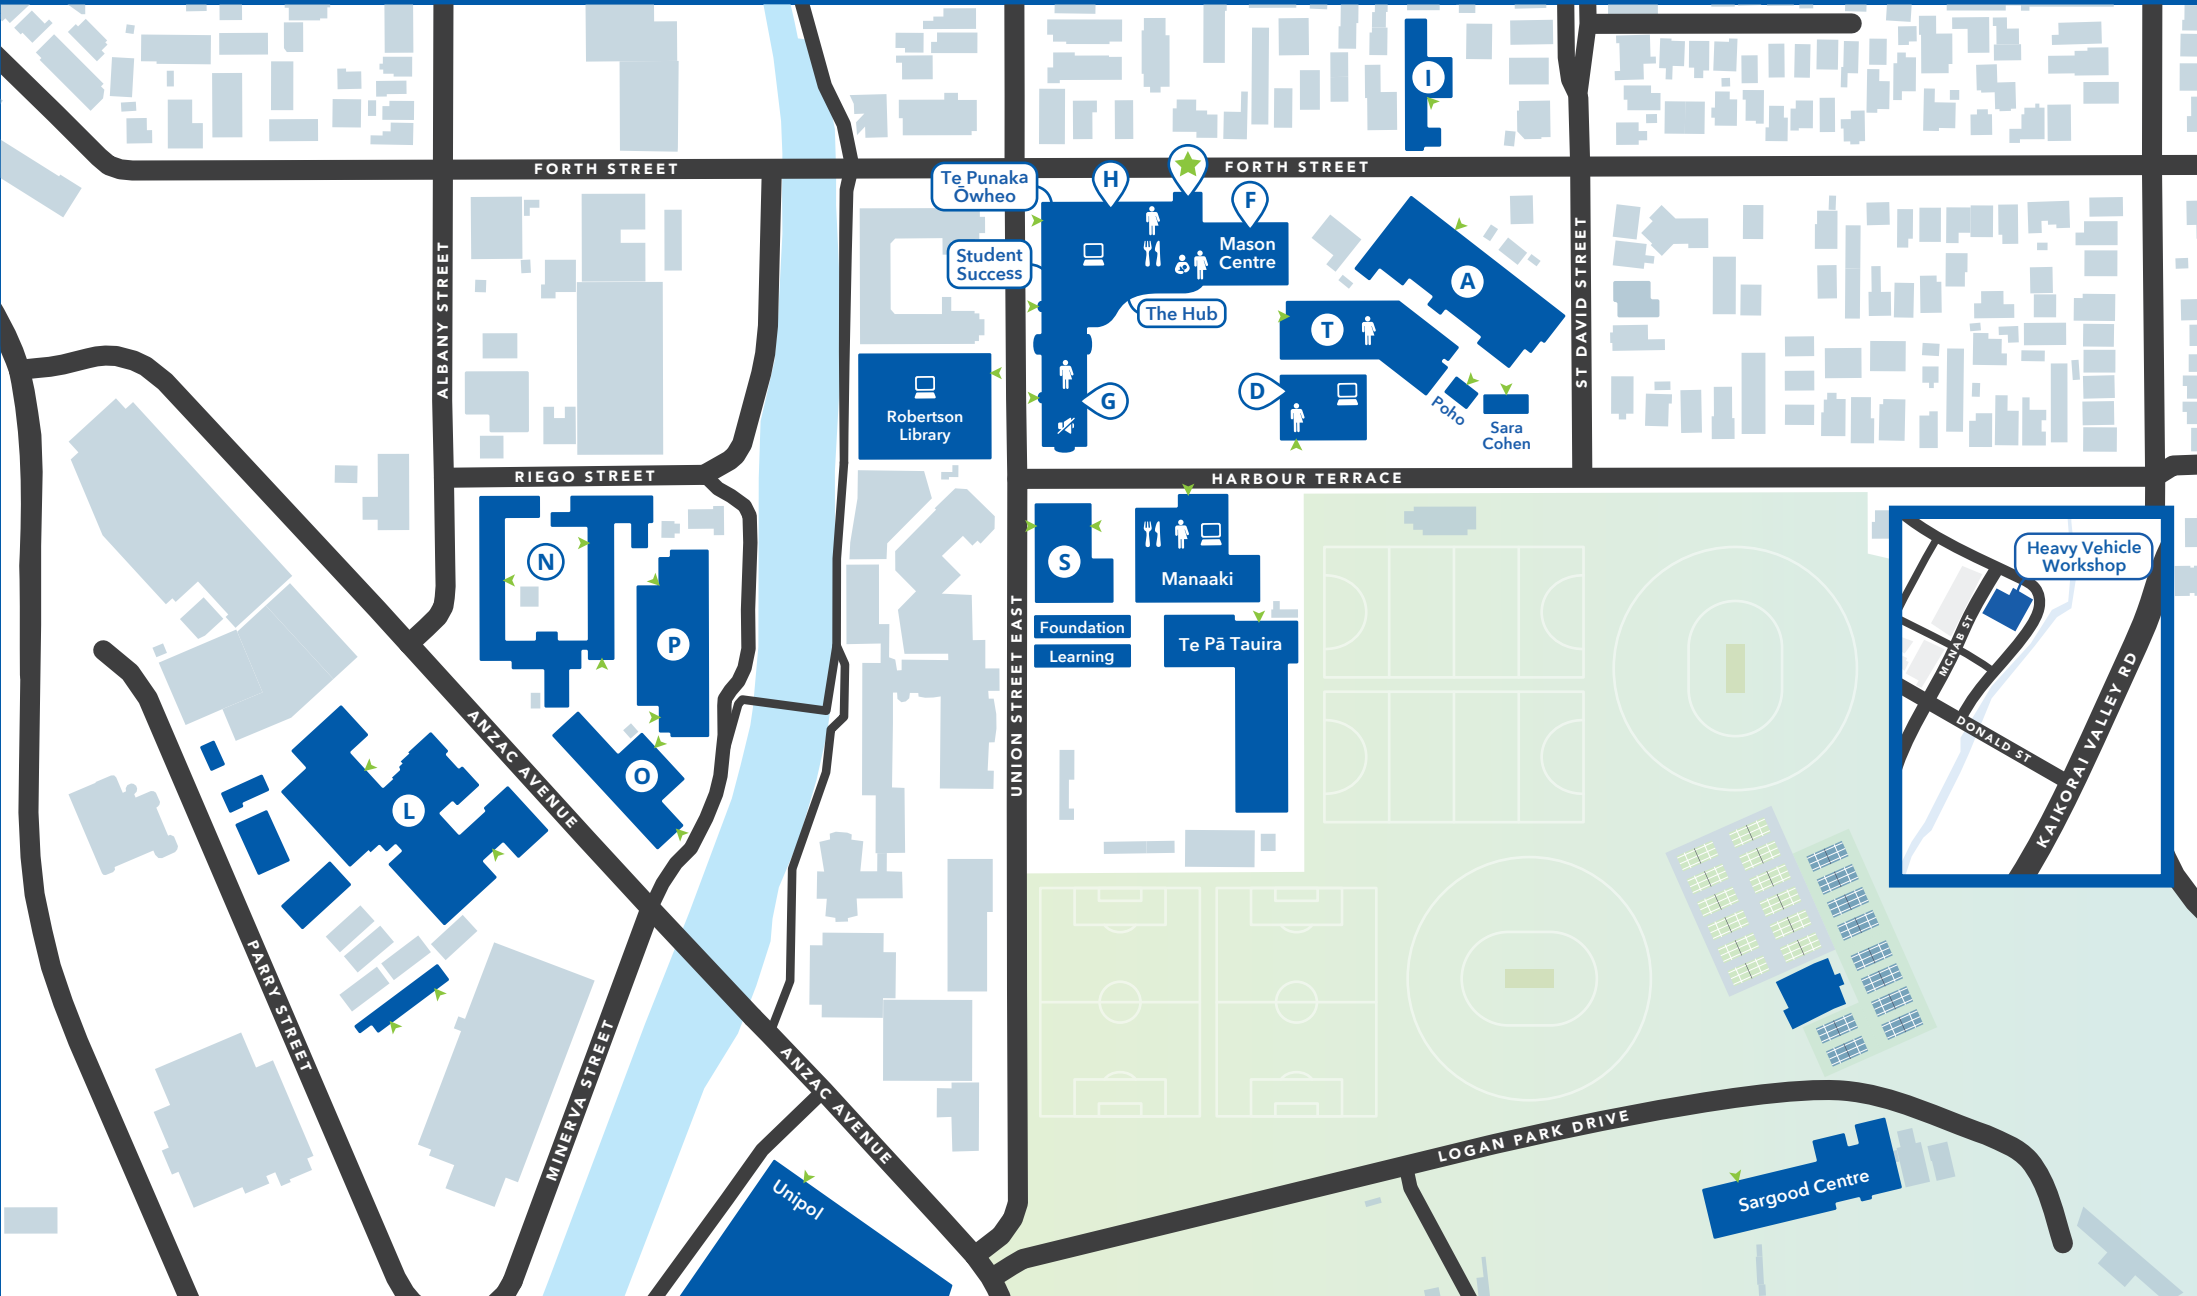

Dunedin Campus

Toilets

Parents' room

Quiet room

Place to eat

Computers

Main entrance and Customer services

A Block

Automotive Engineering
EPICentre
Gown Room
Pasifika Room (opening 2026)

D Block

Level 1 Applied Business and Tourism
Microsoft Learning Suite
Level 2 Information Technology Learning spaces
Level 3 Information Technology Administration and Learning spaces

Te Punaka Ōwheo

Māori staff and student space

Te Pā Taurira

Student Village

Unipol

Recreation Centre and Gym

Not sure where to go?

Please head to our Customer Services desk (Level 1 of the Mason Centre) and our friendly staff will help you find your way.

Toilets

Accessible

D Block
Manaaki
Mason Centre
O Block
P Block

All Gender

D Block
G Block
H Block
T Block
Mason Centre
O Block
P Block
Sargood Centre
Manaaki